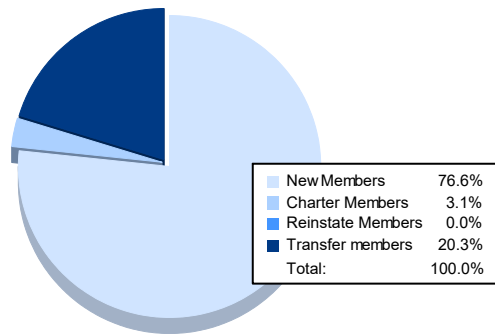

Year	New Clubs	Dropped Clubs	Gain/ Loss Clubs	New Members	Charter Members	Reinstate Members	Transfer Members	Total Member Added	Total Members Dropped	Gain/ Loss Members
2017-2018	0	1	-1	72	0	2	4	78	171	-93
2018-2019	0	0	0	75	1	1	8	85	132	-47
2019-2020	0	1	-1	53	3	0	4	60	155	-95
2020-2021	0	1	-1	49	0	1	7	57	126	-69
2021-2022	0	2	-2	49	2	0	13	64	177	-113
<b>Average</b>	<b>0</b>	<b>1</b>	<b>-1</b>	<b>60</b>	<b>1</b>	<b>1</b>	<b>7</b>	<b>69</b>	<b>152</b>	<b>-83</b>

### Membership Composition June 2022 Cumulative